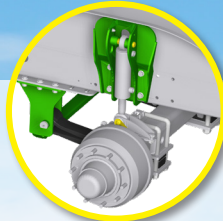

All pumping techniques available

Hydraulic suspension for a better stability

Compatible with all spreading implements

Compatible with all pumping tools: valves, arms, dorsal booms

SCAN ME

Volumetra + Pendislide PRO: VERSATILITY FOR DEMANDING PROFESSIONALS!